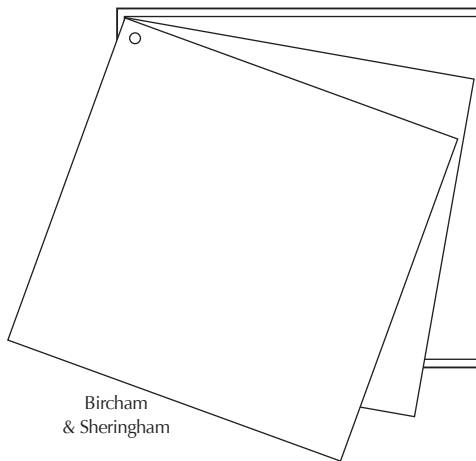

Day / Evening extended: 420mm (w) x 140mm (h)

Sheringham / Bircham / Oxborough:

Day / Evening Invitation: 140mm (w) x 140mm (h)

Blickling / Morston:

Day / Evening Invitation: 99mm (w) x 210mm (h)

Thornham:

Day / Evening folded: 146mm (w) x 146mm (h)

Square Tri-Fold (Holkham)

Oxborough

Sandringham

Blickling

Bircham
& Sheringham

Thornham

Burnham

Save the Date:

Luggage Tag + Ribbon: 110mm (w) x 70mm (h)

Tent Style + Ribbon Tie: 110mm (w) x 75mm (h)

Tri-fold or Concertina: 50mm (w) x 110mm (h)

Save the Date Tent Style

Save the Date Luggage Tag

Order of Service